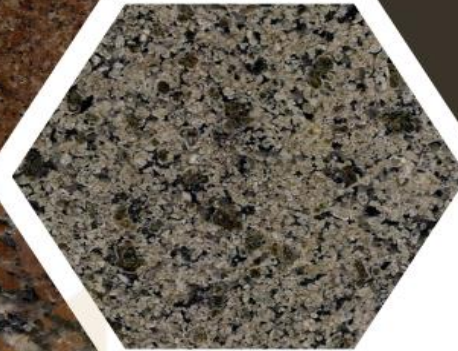

SICILIA

MARBLE

Sinai Pearl

It add antique touch to your project

Sinai Grey

It is the perfect choice for exterior projects.

New Halayeb

GRANITE

Grey Soliman

Gandola

Black Aswan

Halayeb

Rosa Pink

GRANITE

Rosa Hody

Red Royal

Verdy Yellow

Verdy Ghazal

Red Aswan

Red Forsan

DECORATIVE
STONE